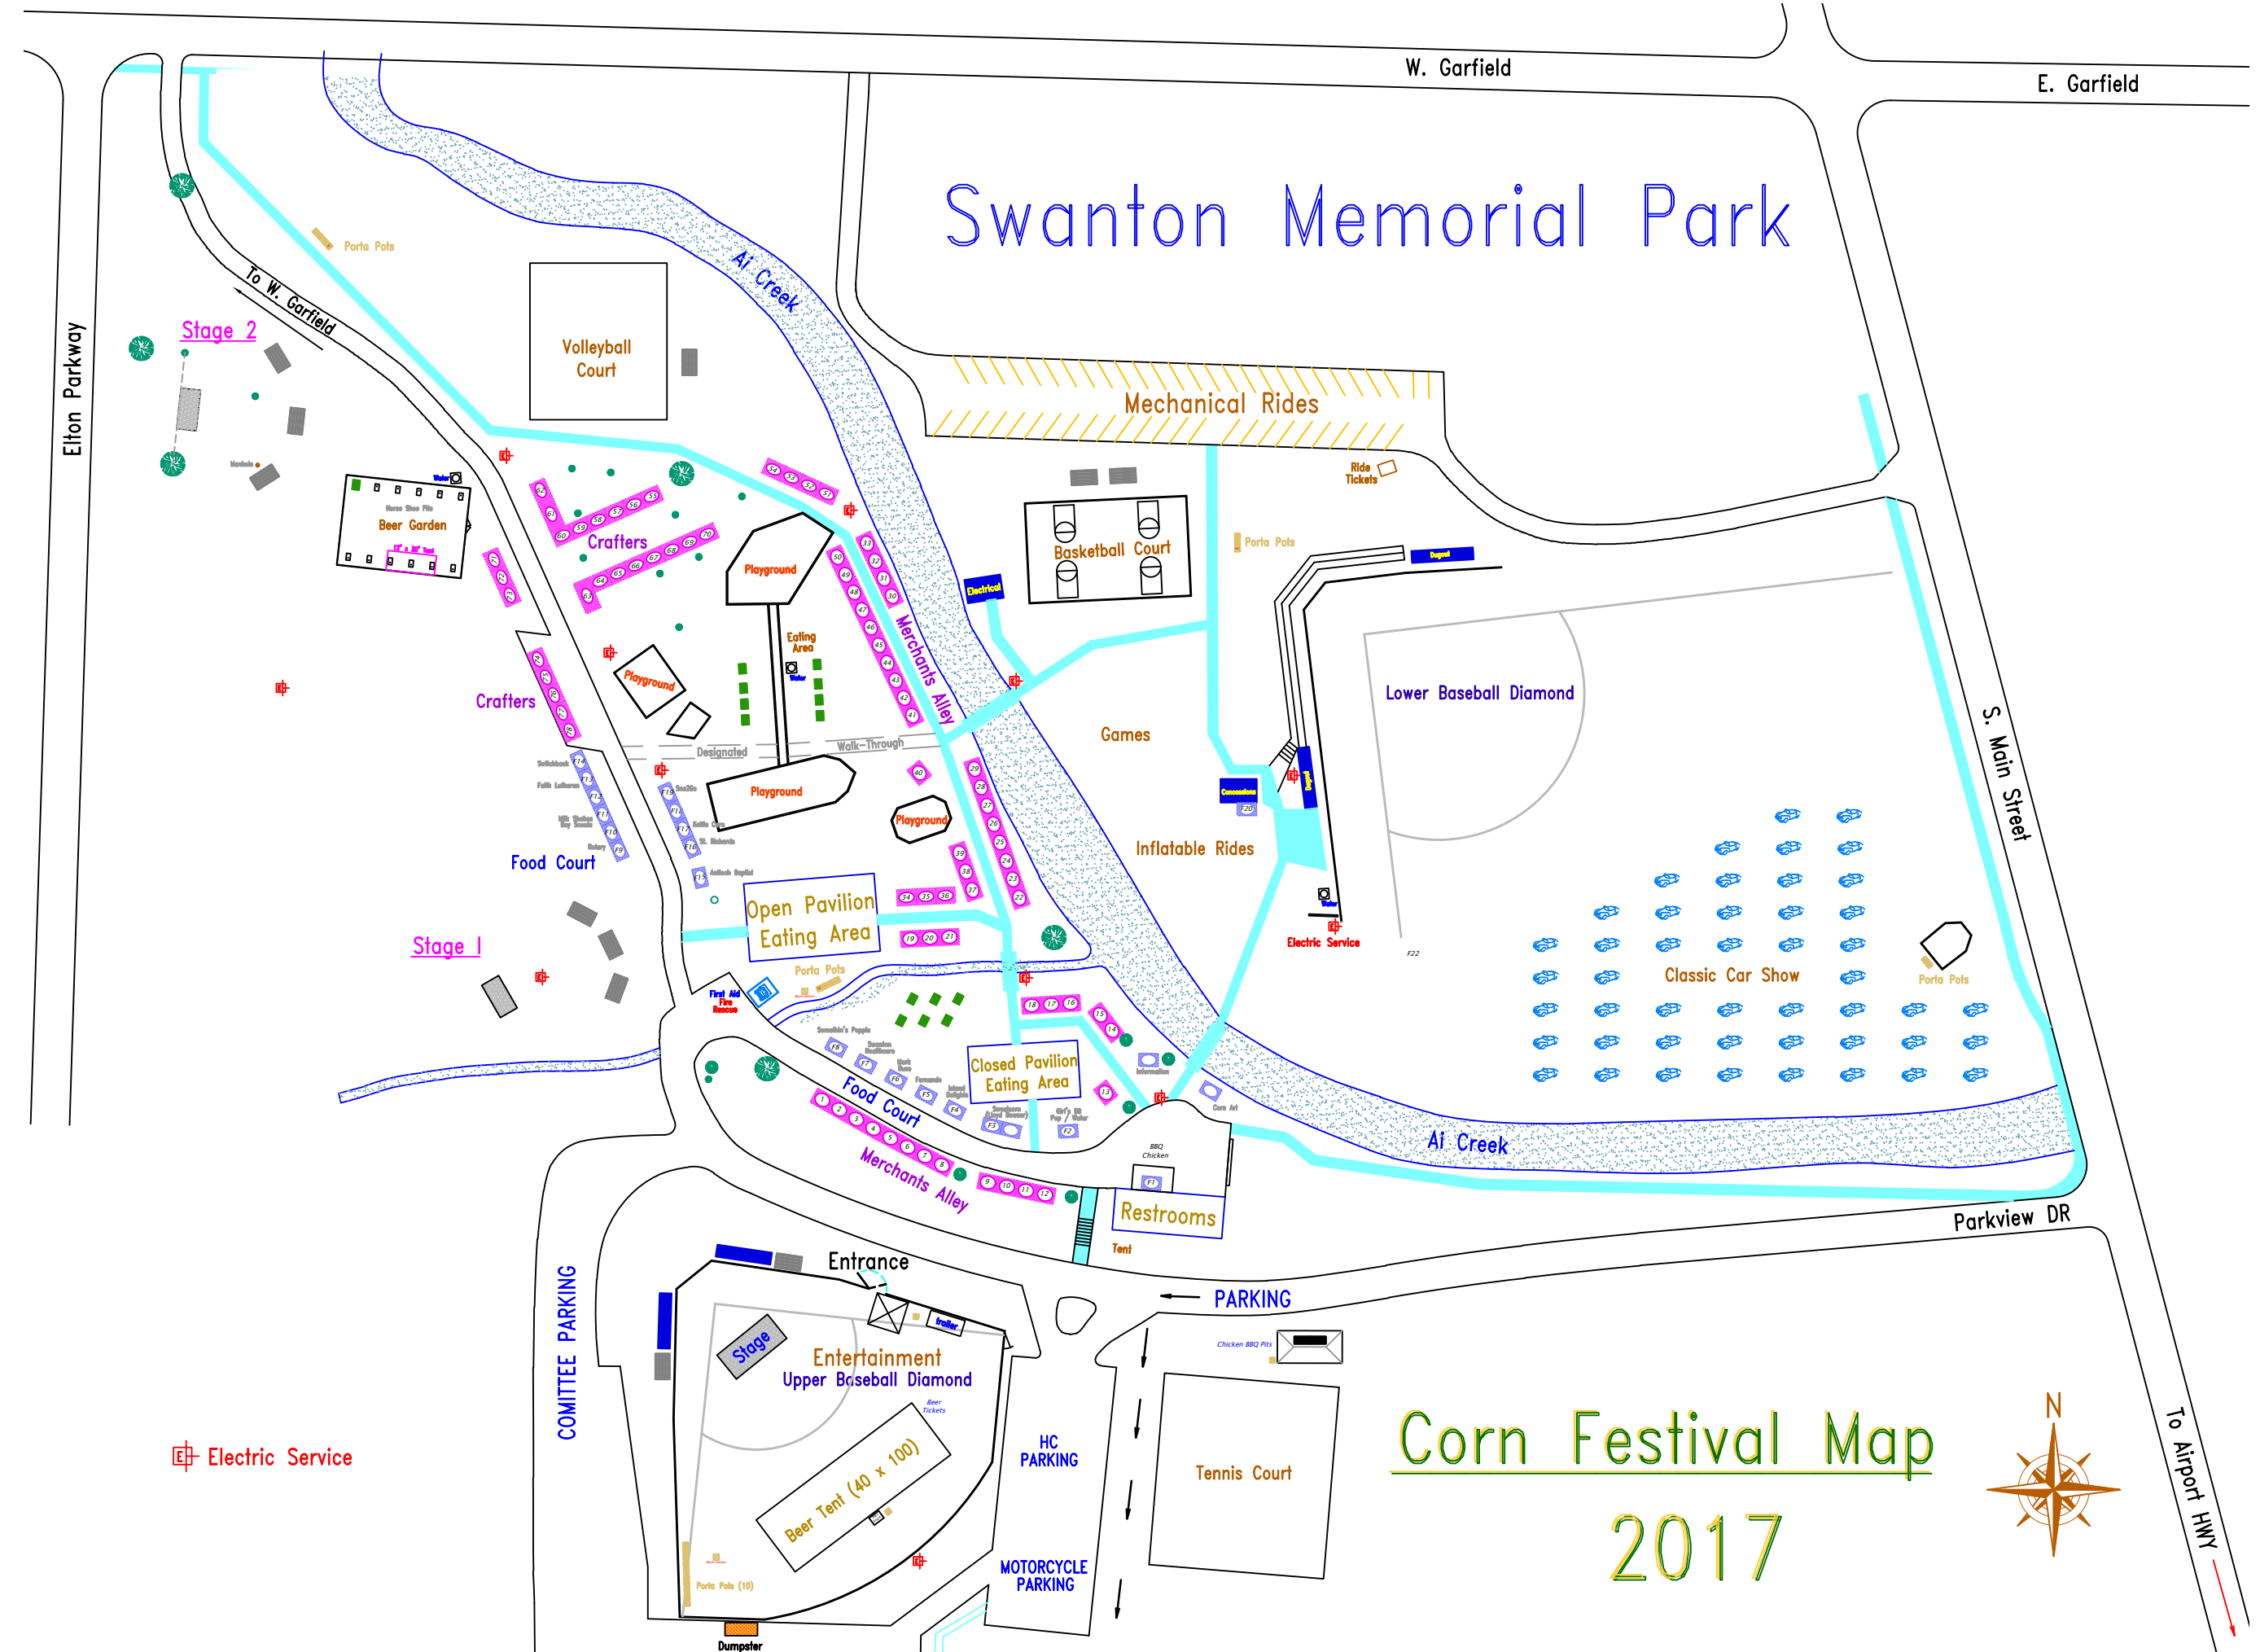

Swanton Memorial Park

Corn Festival Map 2017

To Airport HWY

Electric Service

Elton Parkway

W. Garfield

E. Garfield

To W. Garfield

S. Main Street

Parkview DR

COMITTEE PARKING

PARKING

HC PARKING

MOTORCYCLE PARKING

Entrance

Entertainment
Upper Baseball Diamond

Beer Tent (40 x 100)

Porta Poles (10)

Dumpster

Tennis Court

Chicken BBQ Pit

Tent

Restrooms

BBQ Chicken