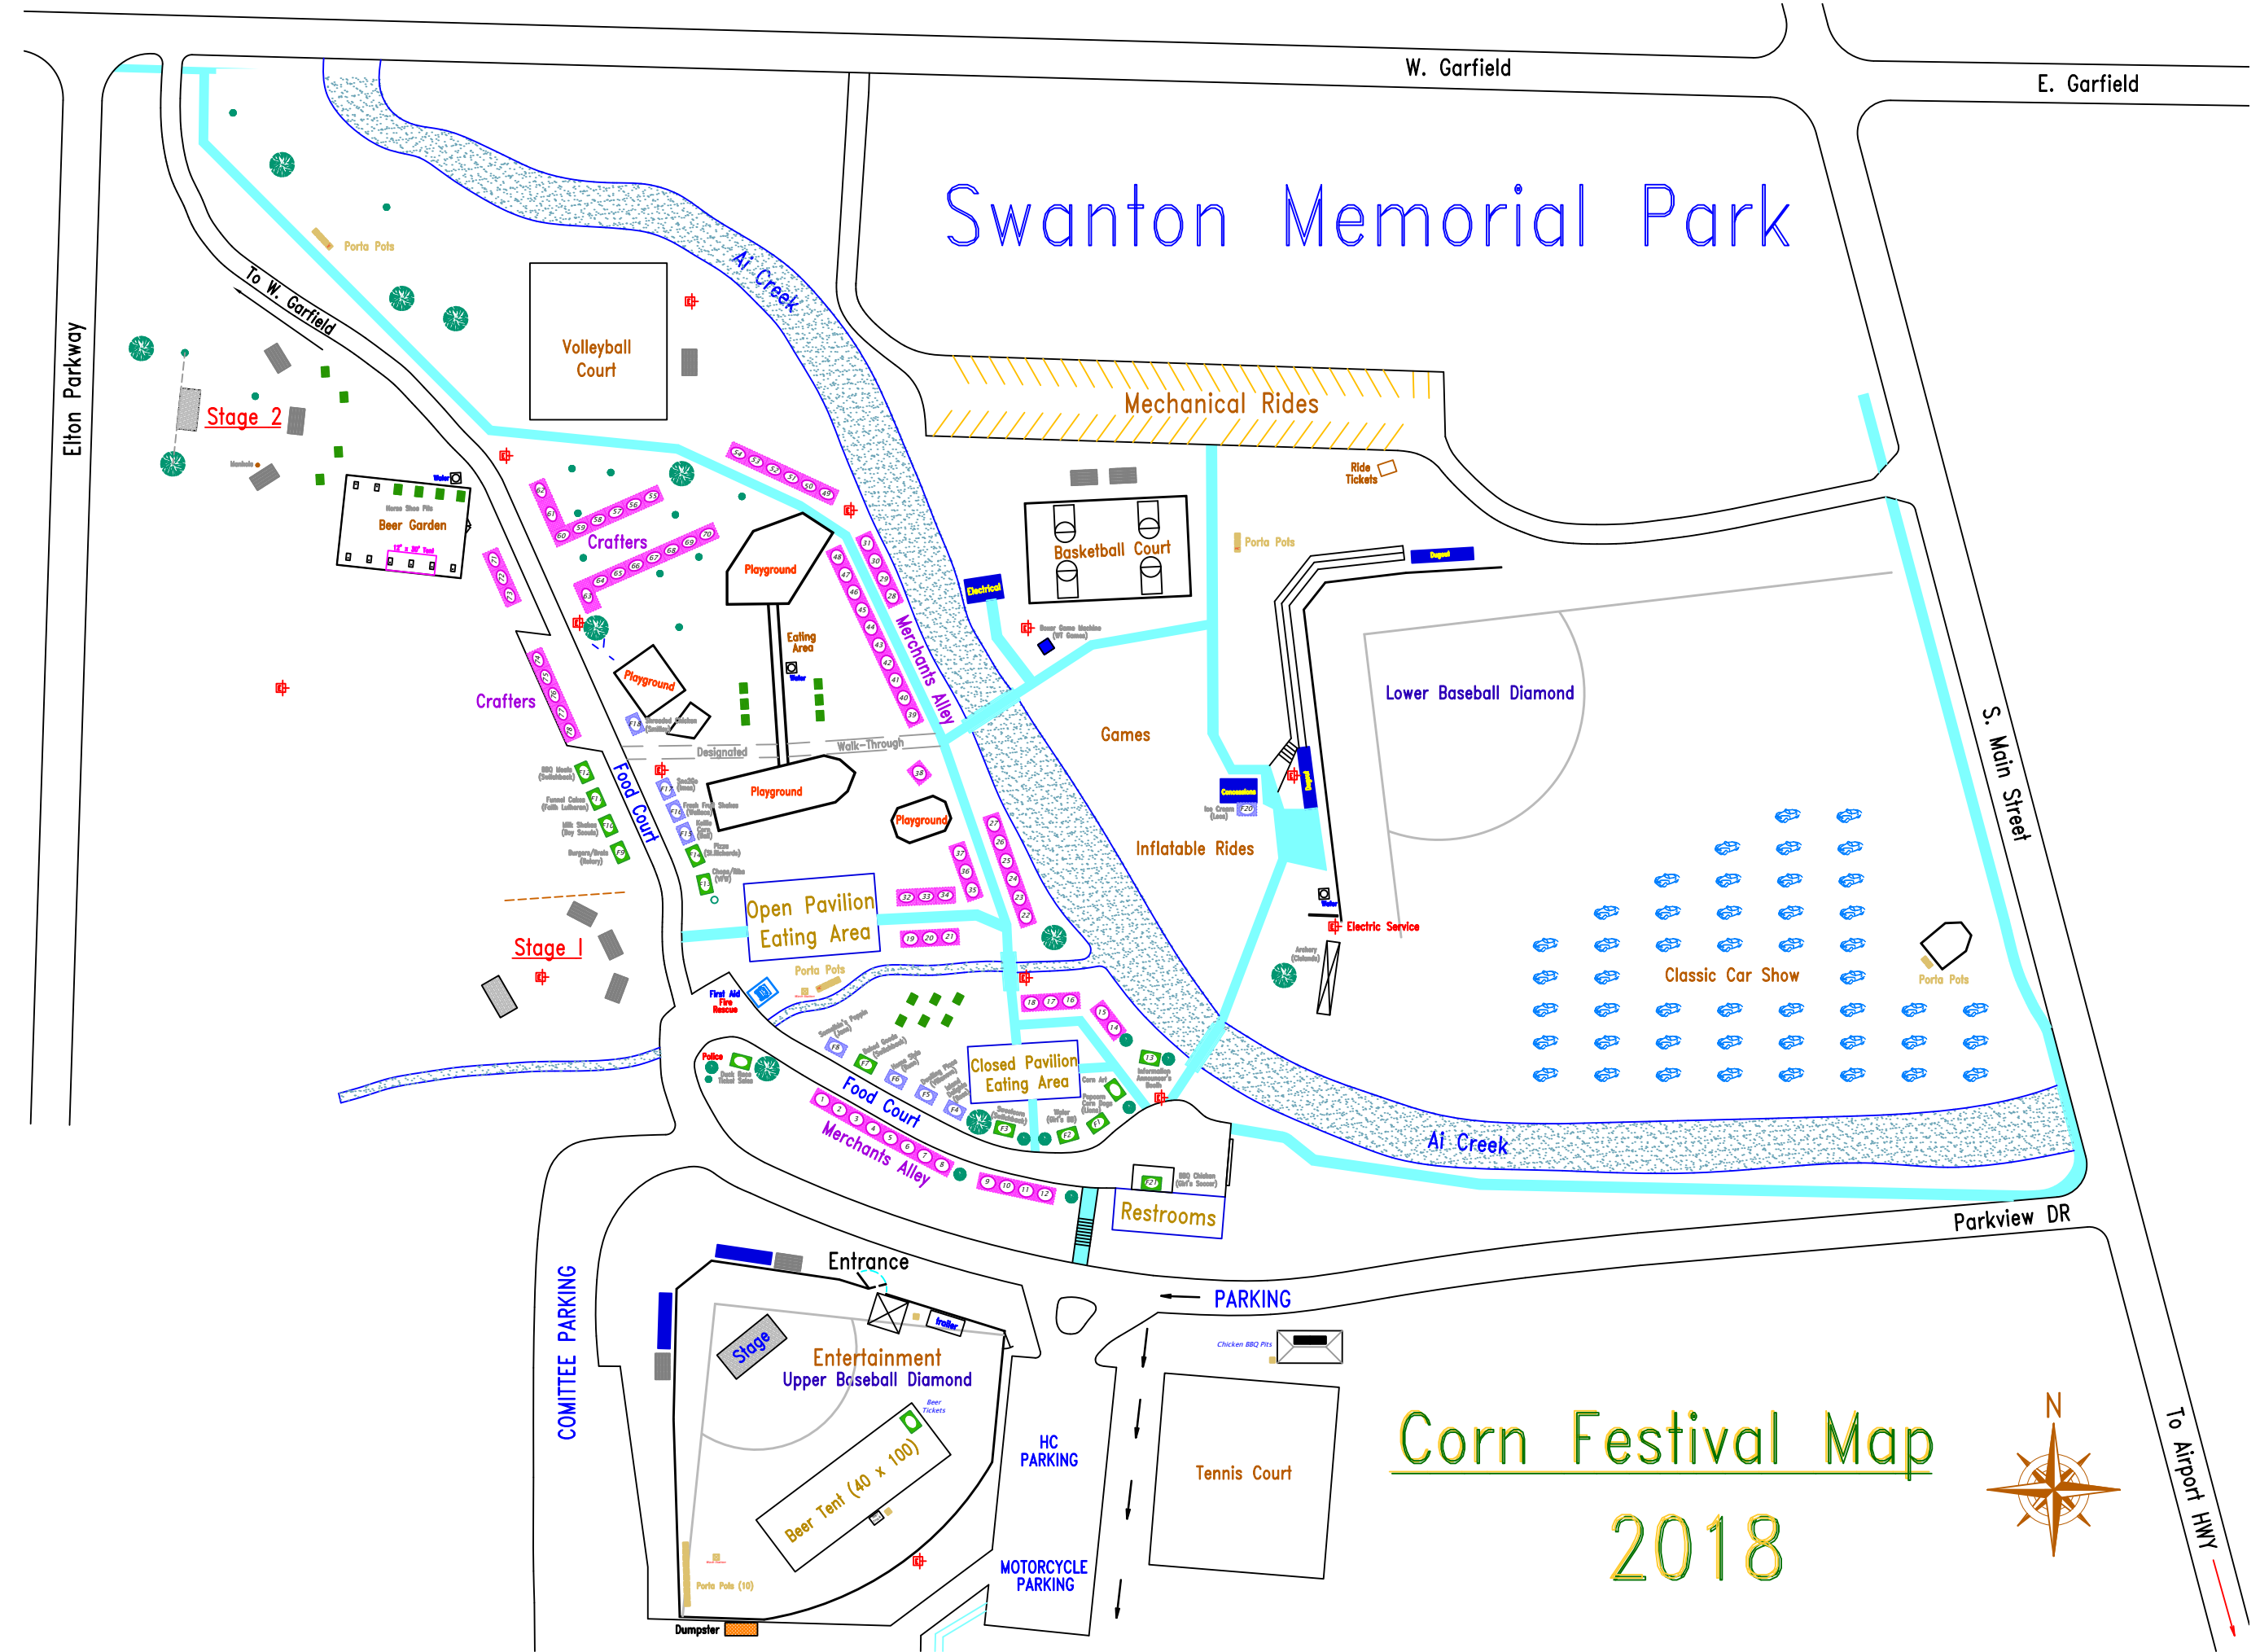

Swanton Memorial Park

Corn Festival Map 2018

To Airport HWY